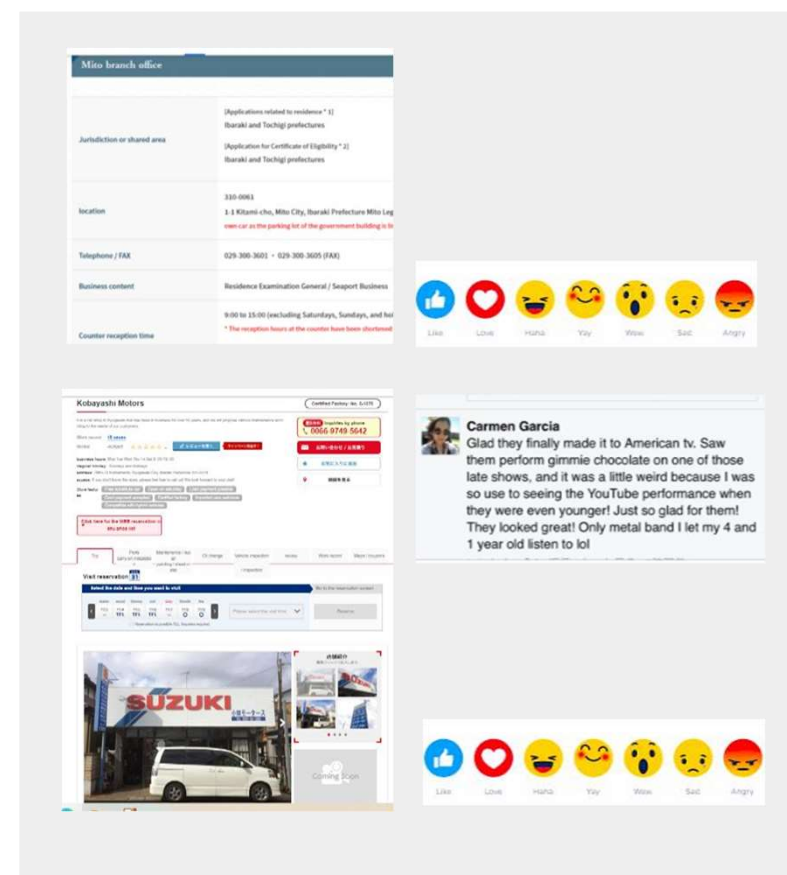

Web search (and Free translation)

Information exchange

Individual activities create everyone's experience