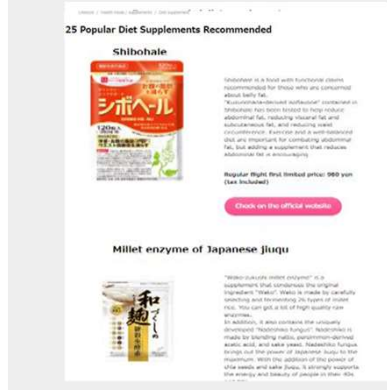

Web search (and Free translation)

Information exchange

Individual activities create everyone's experience