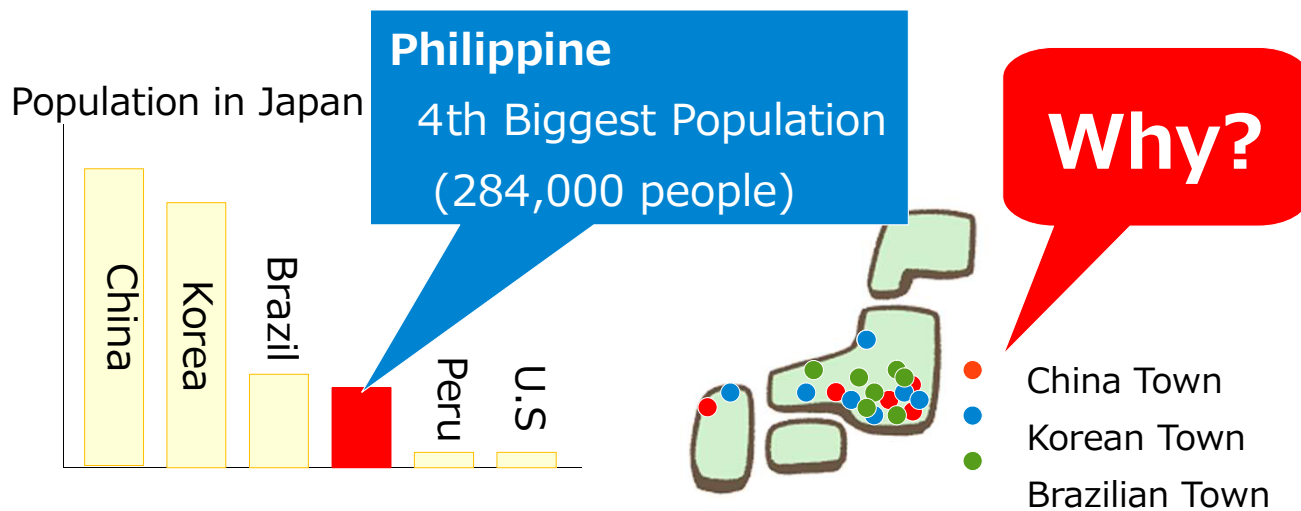

<Characteristics of the Filipino community>

Everyone is connected