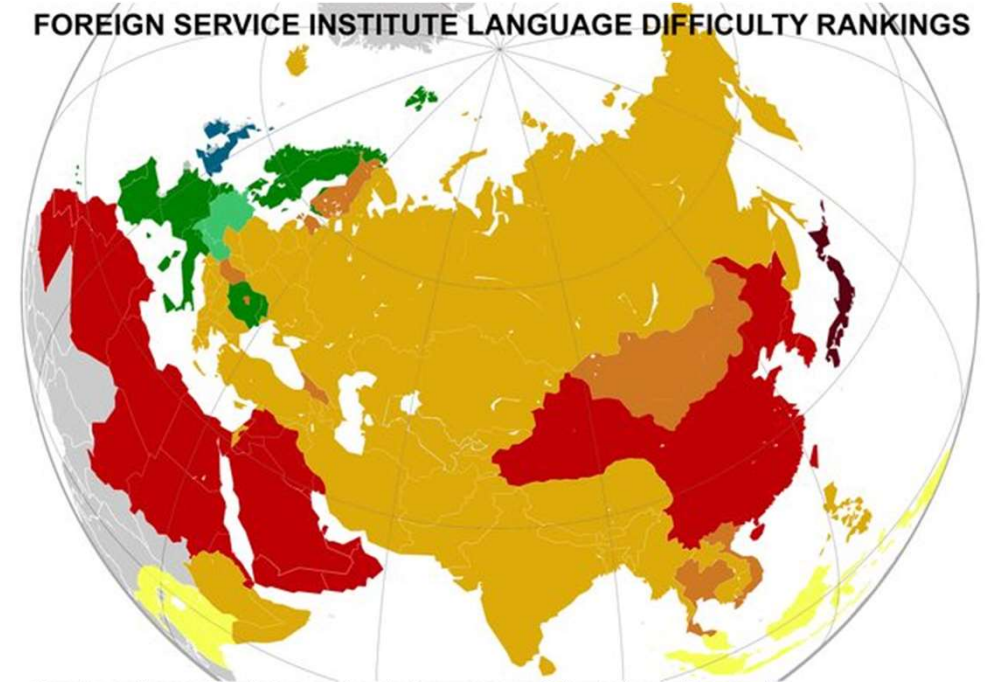

### Foreigners' worries TOP5

- ① Can't understand Japanese language
- ② Difficult to collect information
- ③ Differences in habits
- ④ Distinguishing from Japanese
- ⑤ Prices are high

Inconvenient?

No information?

No helper?

No interpreter?

Can't get used to?

Can the country community solve it?

FOREIGN SERVICE INSTITUTE LANGUAGE DIFFICULTY RANKINGS

How long for an English speaker to become proficient. (by /u/Fummy)

Category 0	(English Speaker)
Category I	(24 weeks, 600 hours)
Category II	(30 weeks, 750 hours)
Category III	(36 weeks, 900 hours)
Category IV	(44 weeks, 1100 hours)
Category IV*	(More than 44 weeks)
Category V	(88 weeks, 2200 hours)
Category V*	(More than 88 weeks)
Unclassified	(Not taught by FSI)

FSI may give these categories different names but for the purposes of this map Cat I-V\* are used to differentiate.

The Foreign Service Institute (FSI) has created a list (based on their experience training US diplomats) to show the approximate time needed to learn a specific language as an English speaker. i.e. the number of weeks of study time to reach **General Proficiency in Speaking (S3) and Reading (R3)**. FSI students have 25 hours of class per week. Not including an additional 3-4 hours of self-study per day. (~40 hours of total study) Total Class hours are given here. \* Languages with a (\*) are generally considered harder than the rest of their category. National borders and official languages are followed for the most part. With a few exceptions such as Tibetan and the Celtic languages. Swahili is shown where it is official. For clarity English is not shown in India, Pakistan, etc. source: [https://en.wikibooks.org/wiki/Wikibooks:Language\\_Learning\\_Difficulty\\_for\\_English\\_Speakers](https://en.wikibooks.org/wiki/Wikibooks:Language_Learning_Difficulty_for_English_Speakers)