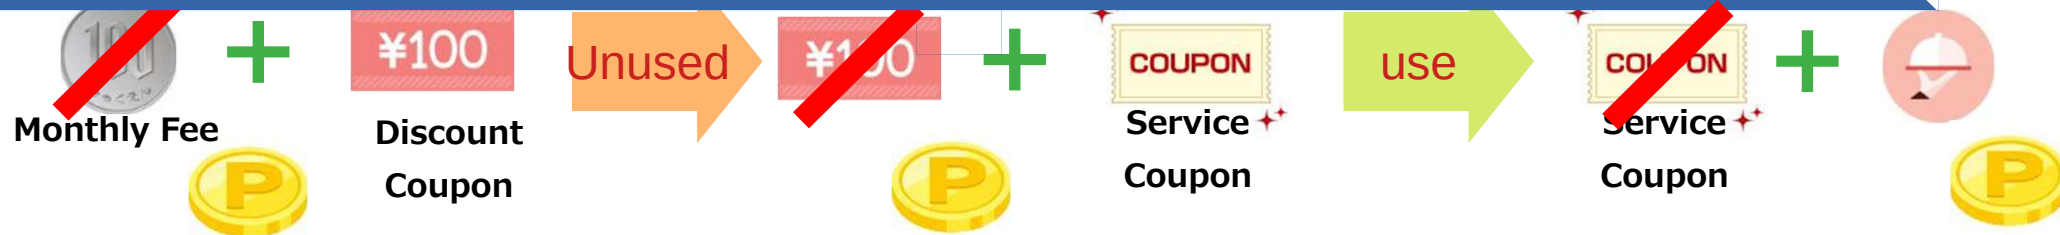

.(The coupon is valid for a year)