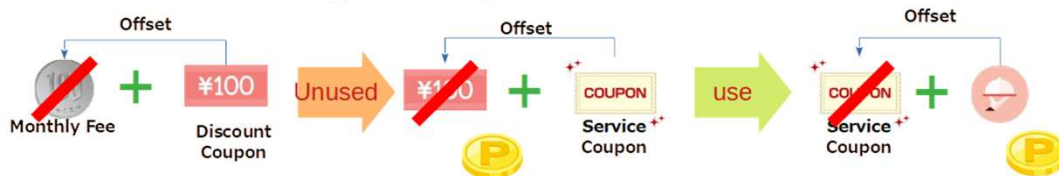

Service coupon system

Replace unused discount coupons with service coupons!

Electronic Payment by PayPay

Mam's Hang-out

Cash Less

Online Store

Also available at existing stores

No fees for personal remittances

No need to visit the store because it supports electronic payment!

"Free" Raffle Draw (¥100,000 Max)

	Non Member	General Member	High-Status Member	Premium Member
Basic point	×	1point/month	3points/month	5points/month
User service		1point/time	3points/time