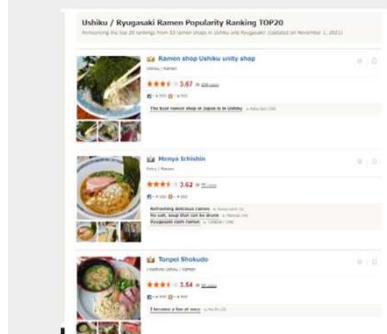

Web search (and Free translation)

Information exchange

Individual activities create everyone's experience