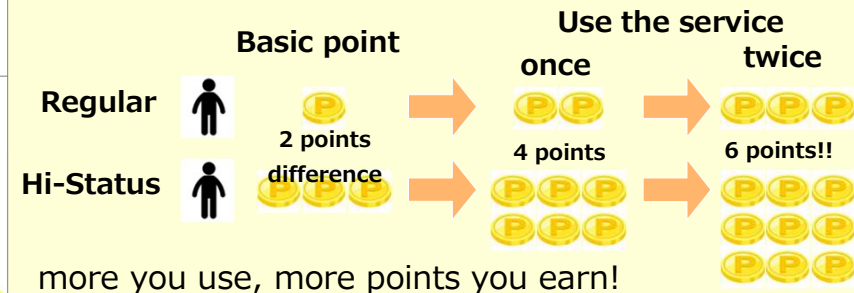

## Service coupon system

Replace unused discount coupons with service coupons!

## Electronic Payment by PayPay

Mam's Hang-out

Cash Less

Online Store

Also available at existing stores

No fees for personal remittances

No need to visit the store because it supports electronic payment!

## "Free" Raffle Draw (¥100,000 Max)

	Non Member	General Member	High-Status Member	Premium Member
Basic point	×	1point/month	3points/month	5points/month
User service		1point/time	3points/time	

Gifts increase according to the total points earned by everyone