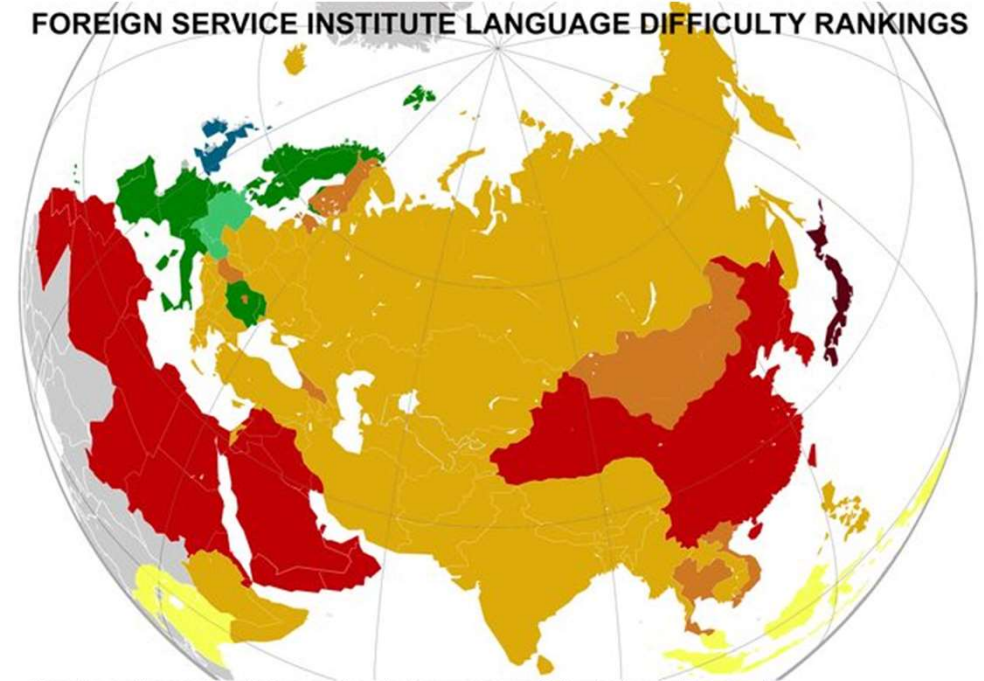

### Foreigners' worries TOP5

- ① Can't understand Japanese language
- ② Difficult to collect information
- ③ Differences in habits
- ④ Distinguishing from Japanese
- ⑤ Prices are high

Inconvenient?

No information?

No helper?

No interpreter?

Can't get used to?

Can the country community solve it?

FOREIGN SERVICE INSTITUTE LANGUAGE DIFFICULTY RANKINGS

How long for an English speaker to become proficient. (by /u/Fummy)

Category 0	(English Speaker)
Category I	(24 weeks, 600 hours)
Category II	(30 weeks, 750 hours)
Category III	(36 weeks, 900 hours)
Category IV	(44 weeks, 1100 hours)
Category IV*	(More than 44 weeks)
Category V	(88 weeks, 2200 hours)
Category V*	(More than 88 weeks)
Unclassified	(Not taught by FSI)

FSI may give these categories different names but for the purposes of this map Cat I-V\* are used to differentiate.

The Foreign Service Institute (FSI) has created a list (based on their experience training US diplomats) to show the approximate time needed to learn a specific language as an English speaker. i.e. the number of weeks of study time to reach **General Proficiency in Speaking (S3) and Reading (R3)**. FSI students have 25 hours of class per week. Not including an additional 3-4 hours of self-study per day. (~40 hours of total study) Total Class hours are given here. \* Languages with a (\*) are generally considered harder than the rest of their category. National borders and official languages are followed for the most part. With a few exceptions such as Tibetan and the Celtic languages. Swahili is shown where it is official. For clarity English is not shown in India, Pakistan, etc. source: [https://en.wikibooks.org/wiki/Wikibooks:Language\\_Learning\\_Difficulty\\_for\\_English\\_Speakers](https://en.wikibooks.org/wiki/Wikibooks:Language_Learning_Difficulty_for_English_Speakers)