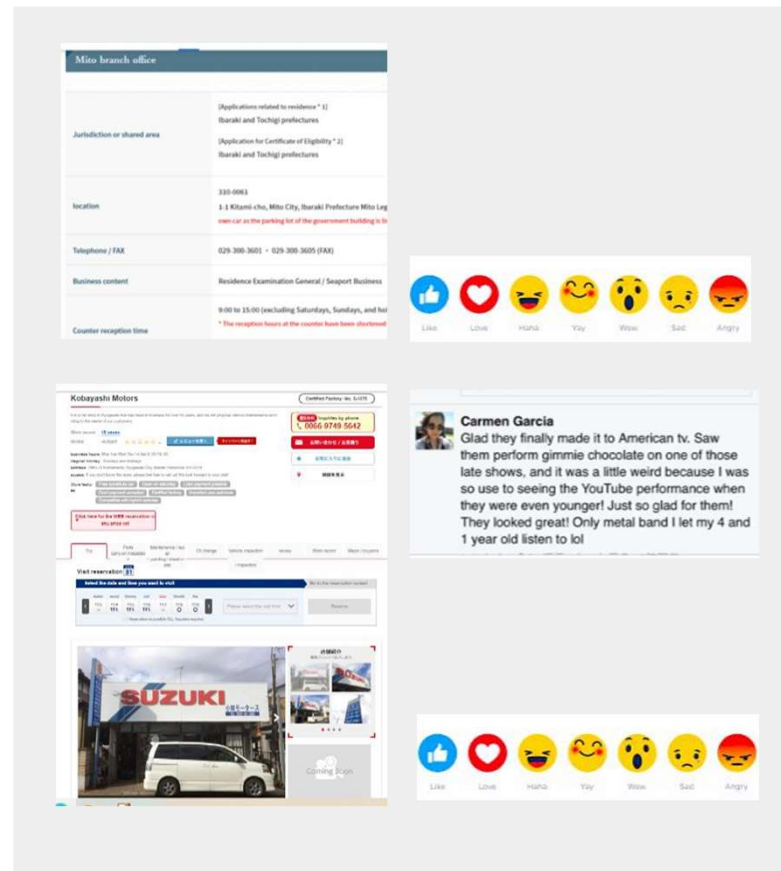

Web search (and Free translation)

Information exchange

Individual activities create everyone's experience